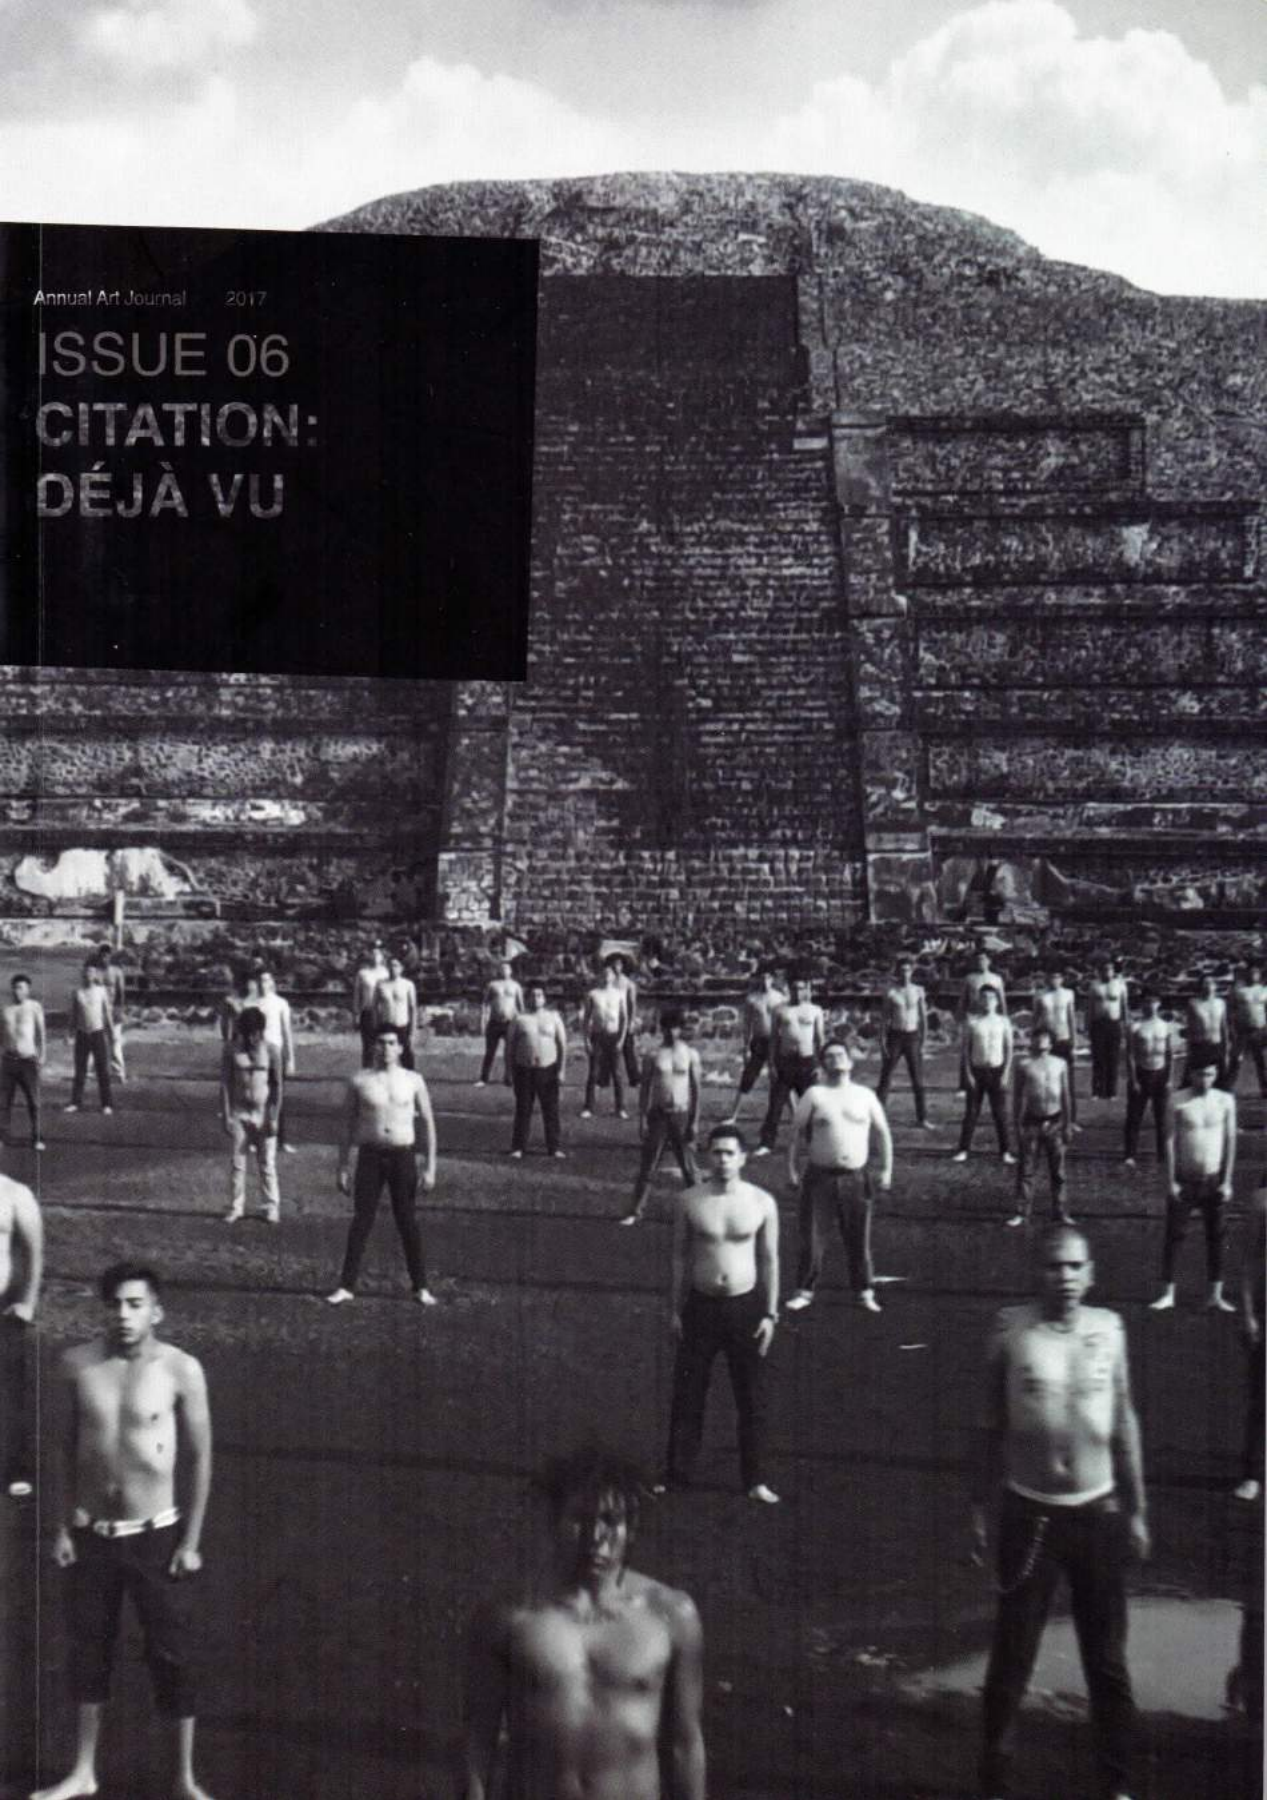

# ISSUE 06 CITATION: DÉJÀ VU

PAGE 100

*Spiderweb of Spirit*

watercolour on paper, 25 x 17 cm, 2017.

PAGE 101

*The Boomerang of Red*

watercolour on paper, 25 x 17 cm, 2017.

The x-ray film reveals an abnormality of blood vessels found in my mother's brain — lines of veins crossing and overlapping without beginning or end. These vessels have inspired an exploration of abstraction in line, colour, and space that form and recall the web and bonds of blood, in kinship and, even, gift.